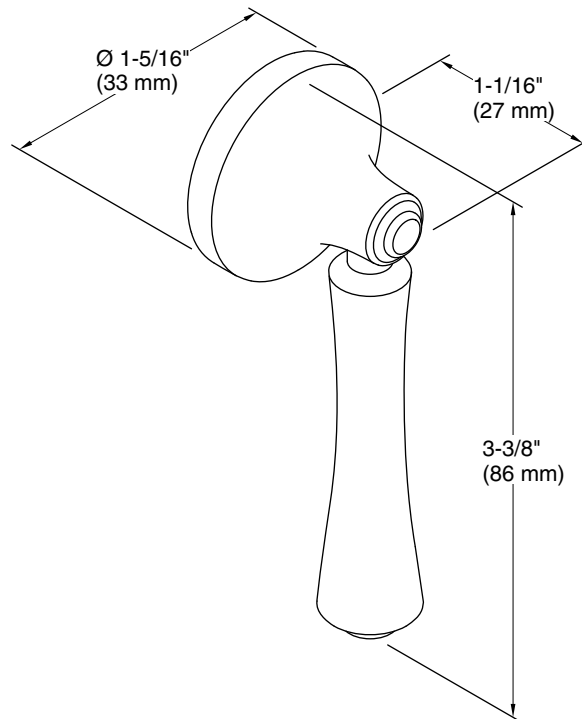

Technical Information

All product dimensions are nominal.

Material: Zinc

Notes

Install this product according to the installation instructions.